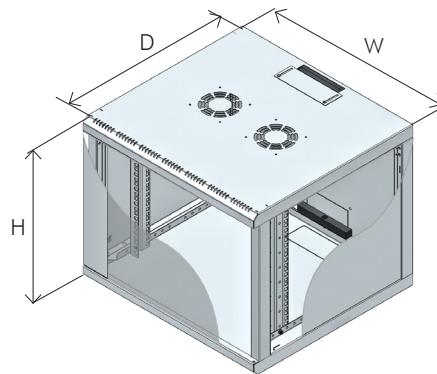

One-sectioned Wall-mounted Cabinet, disassembled

Technical Features

Material:	1.2 mm steel
Maximum Static Load:	Up to 50 kg
Finish:	Electrostatic powder paint
Color:	RAL 7035 light grey or RAL 7021 dark grey

Standard Configuration

- Dimensions: 6/9/12/15 U, 540 mm width & 450 mm depth
- Glass door with cylindrical lock
- Adjustable 19" profile rails
- Cable entry from 3 sides
- Disassembled flat pack delivery

One-sectioned Wall-mounted Cabinet - RAL 7021 Dark Grey

Height U	Outer Width (W) mm	Outer Depth (D) mm	Outer Height (H) mm	19" Rails Adjustable Depth Range mm	Weight kg	Part No.	EAN Code
6U	540	450	330	110-350	14	W06F64B	4052792016321
9U	540	450	460	110-350	17	W09F64B	4052792016345
12U	540	450	595	110-350	20	W12F64B	4052792016369
15U	540	450	725	110-350	25	W15F64B	4052792016383

One-sectioned Wall-mounted Cabinet - RAL 7035 Light Grey

Height U	Outer Width (W) mm	Outer Depth (D) mm	Outer Height (H) mm	19" Rails Adjustable Depth Range mm	Weight kg	Part No.	EAN Code
6U	540	450	330	110-350	14	W06F64G	4052792016314
9U	540	450	460	110-350	17	W09F64G	4052792016338
12U	540	450	595	110-350	20	W12F64G	4052792016352
15U	540	450	725	110-350	25	W15F64G	4052792016376