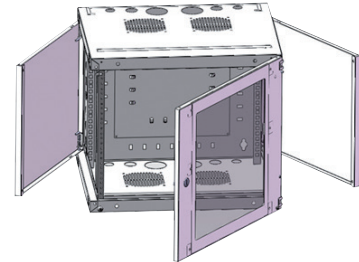

One-sectioned Wall-mounted Cabinet, disassembled

Technical Features

Material:	1.2 mm steel
Maximum Static Load:	Up to 50 kg
Finish:	Electrostatic powder paint
Color:	RAL 7035 light grey or RAL 7021 dark grey

Standard Configuration

- Dimensions: 6/9/12/15 U, 540 mm width & 450 mm depth
- Glass door with cylindrical lock
- Adjustable 19" profile rails
- Cable entry from 3 sides
- Disassembled flat pack delivery

One-sectioned Wall-mounted Cabinet - RAL 7021 Dark Grey

Height U	Outer Width (W) mm	Outer Depth (D) mm	Outer Height (H) mm	19" Rails Adjustable Depth Range mm	Weight kg	Part No.	EAN Code
6U	540	450	330	110-350	14	W06F64B	4052792016321
9U	540	450	460	110-350	17	W09F64B	4052792016345
12U	540	450	595	110-350	20	W12F64B	4052792016369
15U	540	450	725	110-350	25	W15F64B	4052792016383

One-sectioned Wall-mounted Cabinet - RAL 7035 Light Grey

Height U	Outer Width (W) mm	Outer Depth (D) mm	Outer Height (H) mm	19" Rails Adjustable Depth Range mm	Weight kg	Part No.	EAN Code
6U	540	450	330	110-350	14	W06F64G	4052792016314
9U	540	450	460	110-350	17	W09F64G	4052792016338
12U	540	450	595	110-350	20	W12F64G	4052792016352
15U	540	450	725	110-350	25	W15F64G	4052792016376