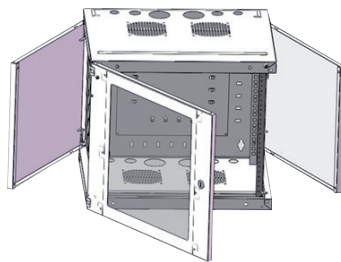

One-sectioned Wall-mounted Cabinet, disassembled

Technical Features

Material:	1.2 mm steel
Maximum Static Load:	Up to 50 kg
Finish:	Electrostatic powder paint
Color:	RAL 7035 light grey or RAL 7021 dark grey

Standard Configuration

- Dimensions: 6/9/12/15 U, 540 mm width & 450 mm depth
- Glass door with cylindrical lock
- Adjustable 19" profile rails
- Cable entry from 3 sides
- Disassembled flat pack delivery

One-sectioned Wall-mounted Cabinet - RAL 7021 Dark Grey

Height U	Outer Width (W) mm	Outer Depth (D) mm	Outer Height (H) mm	19" Rails Adjustable Depth Range mm	Weight kg	Part No.	EAN Code
6U	540	450	330	110-350	14	W06F64B	4052792016321
9U	540	450	460	110-350	17	W09F64B	4052792016345
12U	540	450	595	110-350	20	W12F64B	4052792016369
15U	540	450	725	110-350	25	W15F64B	4052792016383

One-sectioned Wall-mounted Cabinet - RAL 7035 Light Grey

Height U	Outer Width (W) mm	Outer Depth (D) mm	Outer Height (H) mm	19" Rails Adjustable Depth Range mm	Weight kg	Part No.	EAN Code
6U	540	450	330	110-350	14	W06F64G	4052792016314
9U	540	450	460	110-350	17	W09F64G	4052792016338
12U	540	450	595	110-350	20	W12F64G	4052792016352
15U	540	450	725	110-350	25	W15F64G	4052792016376